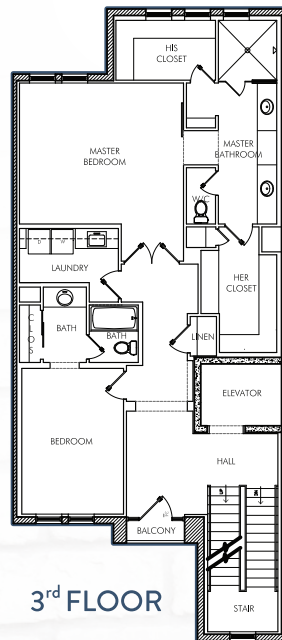

## PLAN

# A

5,192 Sq. Ft  
Units: 7, 9, 16\*\*

\*\*Professionally Designed Home - Fully Furnished - Ready for Immediate Occupancy

Sales by Russ Lyon Sotheby's International Realty licensed in the State of Arizona. Square footage is approximate and may vary. This material is not an offer to sell real property and shall not be construed as an offer in violation of the law of any jurisdiction. No Federal or State agency has judged the merits or value if any, of this property. Obtain all relevant documents, disclaimers, and covenants, and read them before signing anything. The depictions herein may reflect building, amenities and improvements some or all of which may be conceptual only, and subject to change without notice. All brokers welcome. Prices, terms, incentives, material, and availability subject to change without notice. Subject to Public Report. © 2012 All rights reserved.