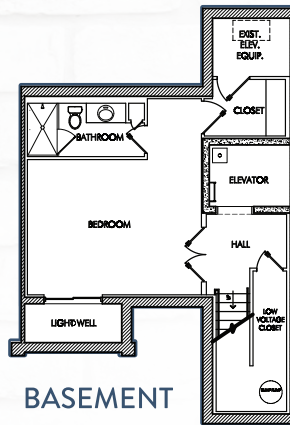

## PLAN

# A

5,192 Sq. Ft  
Units: 7, 9, 16\*\*

\*\*Professionally Designed Home - Fully Furnished - Ready for Immediate Occupancy

Sales by Russ Lyon Sotheby's International Realty licensed in the State of Arizona. Square footage is approximate and may vary. This material is not an offer to sell real property and shall not be construed as an offer in violation of the law of any jurisdiction. No Federal or State agency has judged the merits or value if any, of this property. Obtain all relevant documents, disclaimers, and covenants, and read them before signing anything. The depictions herein may reflect building, amenities and improvements some or all of which may be conceptual only, and subject to change without notice. All brokers welcome. Prices, terms, incentives, material, and availability subject to change without notice. Subject to Public Report. © 2012 All rights reserved.