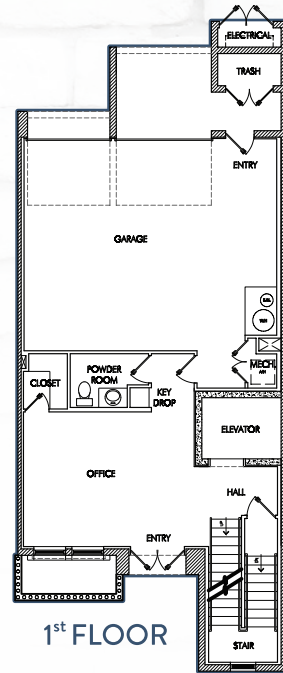

THE WARRIS

CHATEAU ON CENTRAL

Russ
Lyon

Sotheby's
INTERNATIONAL REALTY

PLAN A1

5,485 Sq. Ft
Units: 6*, 8, 12*, 17**

*Ready for Immediate Occupancy
**Professionally Designed Home -
Fully Furnished - Ready for
Immediate Occupancy