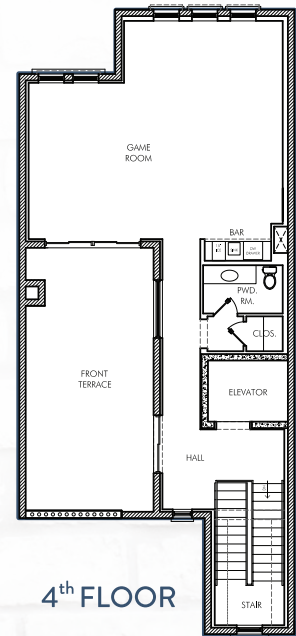

THE WARRIS

CHATEAU ON CENTRAL

Russ
Lyon

Sotheby's
INTERNATIONAL REALTY

PLAN A1

5,485 Sq. Ft
Units: 6*, 8, 12*, 17**

*Ready for Immediate Occupancy
**Professionally Designed Home -
Fully Furnished - Ready for
Immediate Occupancy