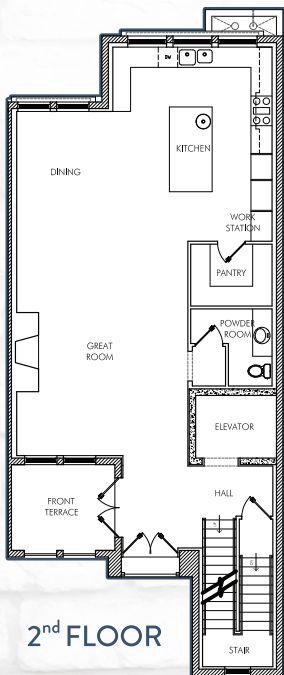

THE WARRIS

CHATEAU ON CENTRAL

Russ
Lyon

Sotheby's
INTERNATIONAL REALTY

PLAN A1

5,485 Sq. Ft
Units: 6*, 8, 12*, 17**

*Ready for Immediate Occupancy
**Professionally Designed Home -
Fully Furnished - Ready for
Immediate Occupancy