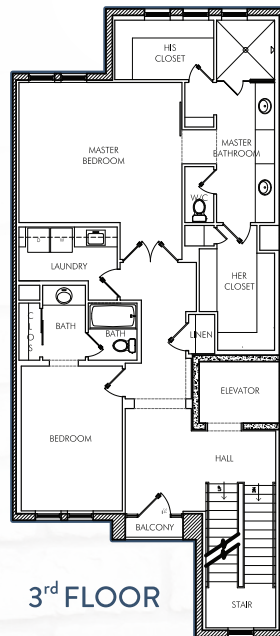

THE WARRIS

CHATEAU ON CENTRAL

Russ
Lyon

Sotheby's
INTERNATIONAL REALTY

PLAN A1

5,485 Sq. Ft
Units: 6*, 8, 12*, 17**

*Ready for Immediate Occupancy
**Professionally Designed Home -
Fully Furnished - Ready for
Immediate Occupancy