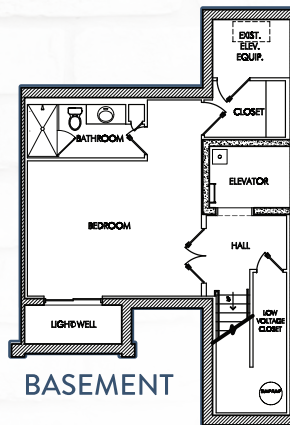

THE WARRIS

CHATEAU ON CENTRAL

Russ
Lyon

Sotheby's
INTERNATIONAL REALTY

PLAN A1

5,485 Sq. Ft
Units: 6*, 8, 12*, 17**

*Ready for Immediate Occupancy
**Professionally Designed Home -
Fully Furnished - Ready for
Immediate Occupancy