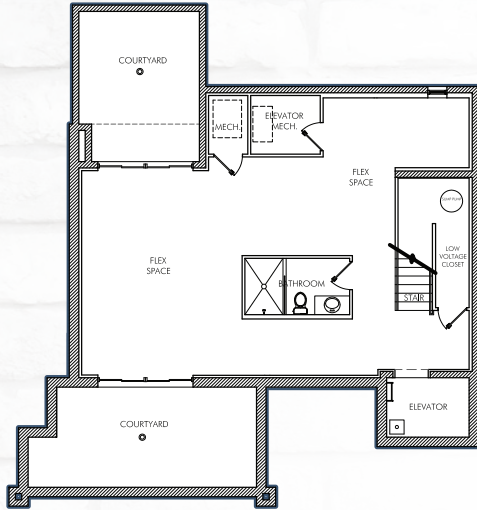

THE ARRIS

CHATEAU ON CENTRAL

Russ
Lyon

Sotheby's
INTERNATIONAL REALTY

PLAN

C

5,485 Sq. Ft
Units: 19, 21

BASEMENT

1st FLOOR

2nd FLOOR

3rd FLOOR

4th FLOOR

Sales by Russ Lyon Sotheby's International Realty licensed in the State of Arizona. Square footage is approximate and may vary. This material is not an offer to sell real property and shall not be construed as an offer in violation of the law of any jurisdiction. No Federal or State agency has judged the merits or value if any, of this property. Obtain all relevant documents, disclaimers, and covenants, and read them before signing anything. The depictions herein may reflect building, amenities and improvements some or all of which may be conceptual only, and subject to change without notice. All brokers welcome. Prices, terms, incentives, material, and availability subject to change without notice. Subject to Public Report. © 2012 All rights reserved.