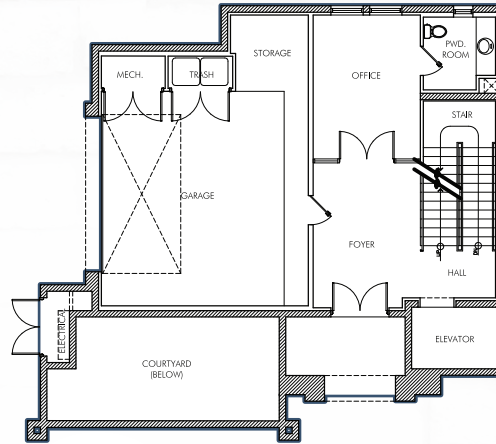

THE ARRIS

CHATEAU ON CENTRAL

Russ
Lyon

Sotheby's
INTERNATIONAL REALTY

PLAN

C

5,485 Sq. Ft
Units: 19, 21

BASEMENT

1st FLOOR

2nd FLOOR

3rd FLOOR

4th FLOOR

Sales by Russ Lyon Sotheby's International Realty licensed in the State of Arizona. Square footage is approximate and may vary. This material is not an offer to sell real property and shall not be construed as an offer in violation of the law of any jurisdiction. No Federal or State agency has judged the merits or value if any, of this property. Obtain all relevant documents, disclaimers, and covenants, and read them before signing anything. The depictions herein may reflect building, amenities and improvements some or all of which may be conceptual only, and subject to change without notice. All brokers welcome. Prices, terms, incentives, material, and availability subject to change without notice. Subject to Public Report. © 2012 All rights reserved.