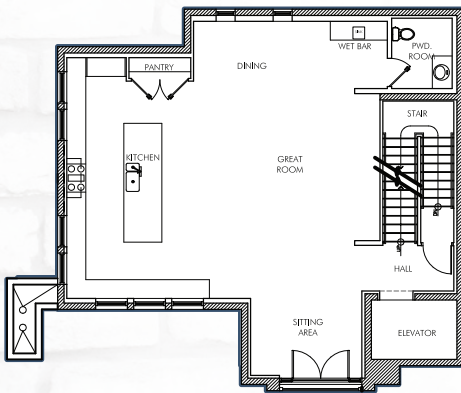

THE ARRIS

CHATEAU ON CENTRAL

Russ
Lyon

Sotheby's
INTERNATIONAL REALTY

PLAN

C

5,485 Sq. Ft
Units: 19, 21

BASEMENT

1st FLOOR

2nd FLOOR

3rd FLOOR

4th FLOOR

Sales by Russ Lyon Sotheby's International Realty licensed in the State of Arizona. Square footage is approximate and may vary. This material is not an offer to sell real property and shall not be construed as an offer in violation of the law of any jurisdiction. No Federal or State agency has judged the merits or value if any, of this property. Obtain all relevant documents, disclaimers, and covenants, and read them before signing anything. The depictions herein may reflect building, amenities and improvements some or all of which may be conceptual only, and subject to change without notice. All brokers welcome. Prices, terms, incentives, material, and availability subject to change without notice. Subject to Public Report. © 2012 All rights reserved.