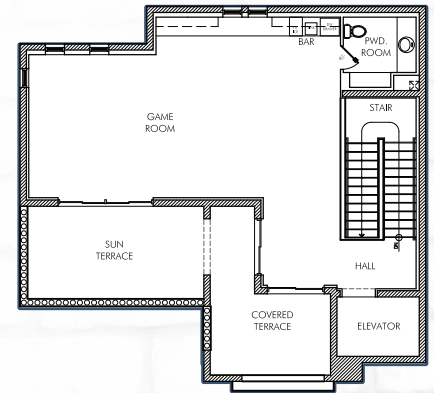

THE ARRIS

CHATEAU ON CENTRAL

Russ
Lyon

Sotheby's
INTERNATIONAL REALTY

PLAN

C

5,485 Sq. Ft
Units: 19, 21

BASEMENT

1st FLOOR

2nd FLOOR

3rd FLOOR

4th FLOOR

Sales by Russ Lyon Sotheby's International Realty licensed in the State of Arizona. Square footage is approximate and may vary. This material is not an offer to sell real property and shall not be construed as an offer in violation of the law of any jurisdiction. No Federal or State agency has judged the merits or value if any, of this property. Obtain all relevant documents, disclaimers, and covenants, and read them before signing anything. The depictions herein may reflect building, amenities and improvements some or all of which may be conceptual only, and subject to change without notice. All brokers welcome. Prices, terms, incentives, material, and availability subject to change without notice. Subject to Public Report. © 2012 All rights reserved.