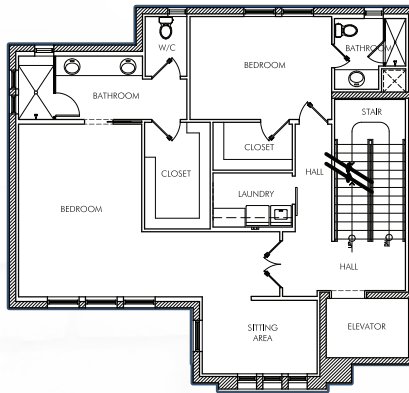

THE ARRIS

CHATEAU ON CENTRAL

Russ
Lyon

Sotheby's
INTERNATIONAL REALTY

PLAN

C

5,485 Sq. Ft
Units: 19, 21

BASEMENT

1st FLOOR

2nd FLOOR

3rd FLOOR

4th FLOOR

Sales by Russ Lyon Sotheby's International Realty licensed in the State of Arizona. Square footage is approximate and may vary. This material is not an offer to sell real property and shall not be construed as an offer in violation of the law of any jurisdiction. No Federal or State agency has judged the merits or value if any, of this property. Obtain all relevant documents, disclaimers, and covenants, and read them before signing anything. The depictions herein may reflect building, amenities and improvements some or all of which may be conceptual only, and subject to change without notice. All brokers welcome. Prices, terms, incentives, material, and availability subject to change without notice. Subject to Public Report. © 2012 All rights reserved.