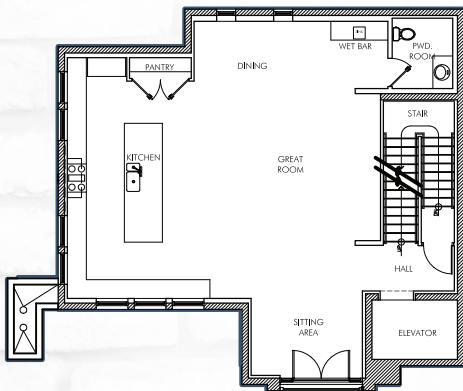

THE WARRIS

CHATEAU ON CENTRAL

Russ
Lyon

Sotheby's
INTERNATIONAL REALTY

PLAN C1

5,224 Sq. Ft
Units: 20

BASEMENT

1st FLOOR

2nd FLOOR

3rd FLOOR

4th FLOOR

Sales by Russ Lyon Sotheby's International Realty licensed in the State of Arizona. Square footage is approximate and may vary. This material is not an offer to sell real property and shall not be construed as an offer in violation of the law of any jurisdiction. No Federal or State agency has judged the merits or value if any, of this property. Obtain all relevant documents, disclaimers, and covenants, and read them before signing anything. The depictions herein may reflect building, amenities and improvements some or all of which may be conceptual only, and subject to change without notice. All brokers welcome. Prices, terms, incentives, material, and availability subject to change without notice. Subject to Public Report. © 2012 All rights reserved.