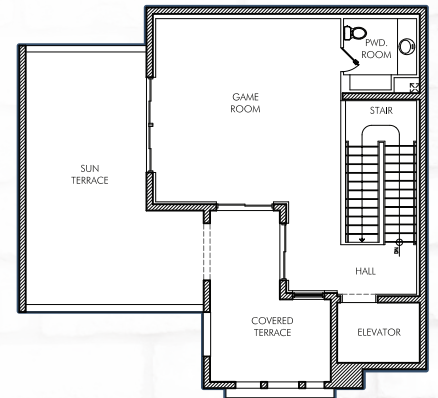

THE WARRIS

CHATEAU ON CENTRAL

Russ
Lyon

Sotheby's
INTERNATIONAL REALTY

PLAN C1

5,224 Sq. Ft
Units: 20

BASEMENT

1st FLOOR

2nd FLOOR

3rd FLOOR

4th FLOOR

Sales by Russ Lyon Sotheby's International Realty licensed in the State of Arizona. Square footage is approximate and may vary. This material is not an offer to sell real property and shall not be construed as an offer in violation of the law of any jurisdiction. No Federal or State agency has judged the merits or value if any, of this property. Obtain all relevant documents, disclaimers, and covenants, and read them before signing anything. The depictions herein may reflect building, amenities and improvements some or all of which may be conceptual only, and subject to change without notice. All brokers welcome. Prices, terms, incentives, material, and availability subject to change without notice. Subject to Public Report. © 2012 All rights reserved.