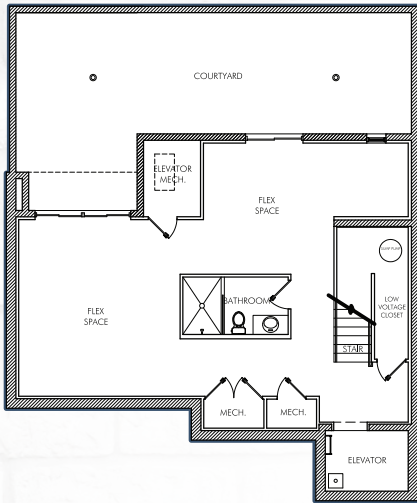

THE WARRIS

CHATEAU ON CENTRAL

Russ
Lyon

Sotheby's
INTERNATIONAL REALTY

PLAN C1

5,224 Sq. Ft
Units: 20

BASEMENT

1st FLOOR

2nd FLOOR

3rd FLOOR

4th FLOOR

Sales by Russ Lyon Sotheby's International Realty licensed in the State of Arizona. Square footage is approximate and may vary. This material is not an offer to sell real property and shall not be construed as an offer in violation of the law of any jurisdiction. No Federal or State agency has judged the merits or value if any, of this property. Obtain all relevant documents, disclaimers, and covenants, and read them before signing anything. The depictions herein may reflect building, amenities and improvements some or all of which may be conceptual only, and subject to change without notice. All brokers welcome. Prices, terms, incentives, material, and availability subject to change without notice. Subject to Public Report. © 2012 All rights reserved.