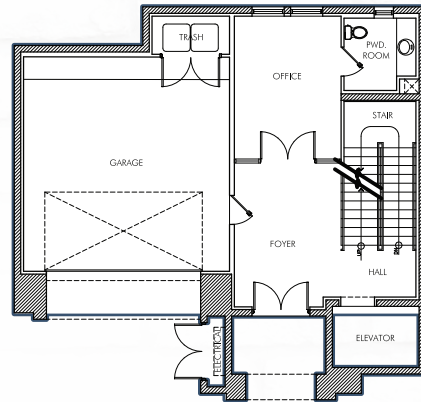

THE WARRIS

CHATEAU ON CENTRAL

Russ
Lyon

Sotheby's
INTERNATIONAL REALTY

PLAN C1

5,224 Sq. Ft
Units: 20

BASEMENT

1st FLOOR

2nd FLOOR

3rd FLOOR

4th FLOOR

Sales by Russ Lyon Sotheby's International Realty licensed in the State of Arizona. Square footage is approximate and may vary. This material is not an offer to sell real property and shall not be construed as an offer in violation of the law of any jurisdiction. No Federal or State agency has judged the merits or value if any, of this property. Obtain all relevant documents, disclaimers, and covenants, and read them before signing anything. The depictions herein may reflect building, amenities and improvements some or all of which may be conceptual only, and subject to change without notice. All brokers welcome. Prices, terms, incentives, material, and availability subject to change without notice. Subject to Public Report. © 2012 All rights reserved.