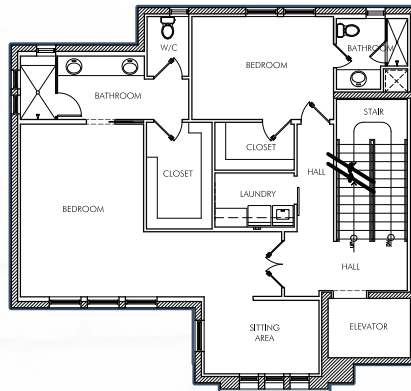

THE WARRIS

CHATEAU ON CENTRAL

Russ
Lyon

Sotheby's
INTERNATIONAL REALTY

PLAN C1

5,224 Sq. Ft
Units: 20

BASEMENT

1st FLOOR

2nd FLOOR

3rd FLOOR

4th FLOOR

Sales by Russ Lyon Sotheby's International Realty licensed in the State of Arizona. Square footage is approximate and may vary. This material is not an offer to sell real property and shall not be construed as an offer in violation of the law of any jurisdiction. No Federal or State agency has judged the merits or value if any, of this property. Obtain all relevant documents, disclaimers, and covenants, and read them before signing anything. The depictions herein may reflect building, amenities and improvements some or all of which may be conceptual only, and subject to change without notice. All brokers welcome. Prices, terms, incentives, material, and availability subject to change without notice. Subject to Public Report. © 2012 All rights reserved.